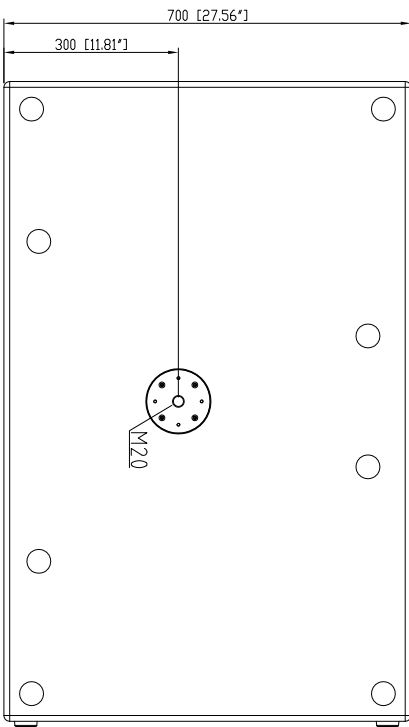

SUB8006-AS