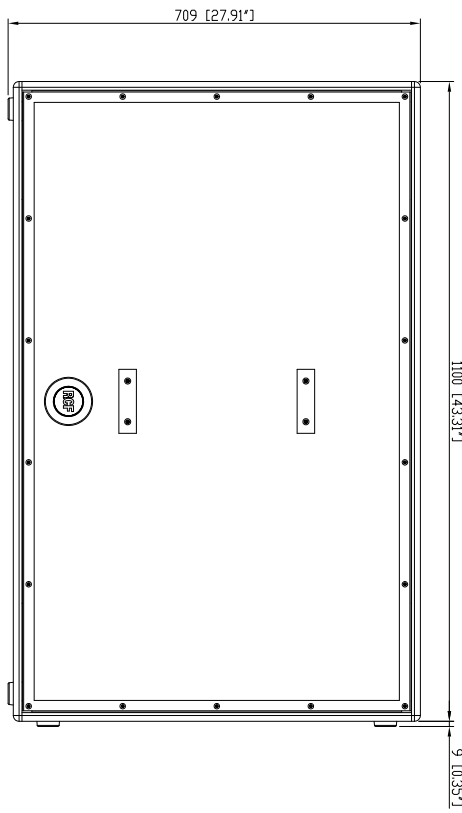

SUB8006-AS