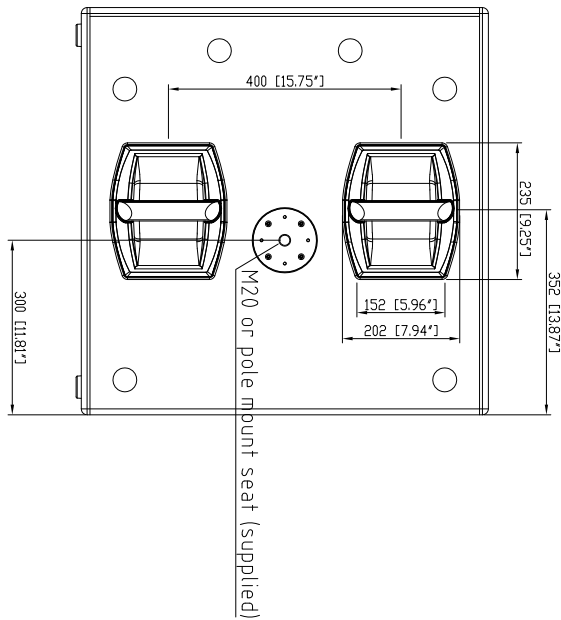

SUB 8006-AS

ACTIVE HIGH POWER SUBWOOFER

DESCRIPTION

The SUB 8006-AS is the largest and most powerful active sub woofer in the professional series. Featuring two 18" transducers, with 4" inside/outside voice coils, this cabinet is designed to delivery a serious amount of low frequency. Powered by a 2500W digital amplifier module, the SUB 8006-AS can perform in the most demanding situations.

FEATURES

- 5000 Watt Peak power - 2500 Watt RMS
- 137 dB max SPL
- 30 Hz - 120 Hz frequency response
- 2 x 18" Woofer
- DSP controlled Input section with selectable presets
- Delay control
- Integrated mechanics for multiple configuration with HDL 20-A
- Baltic birch tour grade cabinet

TECHNICAL SPECIFICATIONS

Acoustical specifications	Frequency Response:	30 Hz ÷ 120 Hz
	Max SPL @ 1m:	137 dB
Transducers	Woofers:	2 x 18", 4.0" v.c
Input/Output section	Input signal:	bal/unbal
	Input connectors:	XLR
	Output connectors:	XLR
	Input sensitivity:	-2 dBu/+4 dBu
Processor section	Hi-Pass Frequencies:	100 Hz
	Low-Pass Frequencies:	80 Hz
	Protections:	Thermal, RMS
	Limiter:	Fast Limiter
	Controls:	Xover, Phase switch, Depp/Punch, Output Delay Settings, Cardioi
Power section	Total Power:	5000 W Peak, 2500 W RMS
	Low frequencies:	5000 W Peak, 2500 W RMS
	Cooling:	Convection
	Connections:	Powercon IN/OUT
Standard compliance	CE marking:	Yes
Physical specifications	Cabinet/Case Material:	Baltic birch plywood
	Hardware:	Mounting points
	Handles:	4 side
	Grille:	Steel
	Color:	Black
Size	Height:	709 mm / 27.91 inches
	Width:	1109 mm / 43.66 inches
	Depth:	700 mm / 27.56 inches
	Weight:	96.4 kg / 212.53 lbs
Shipping informations	Package Height:	763 mm / 30.04 inches
	Package Width:	1156 mm / 45.51 inches
	Package Depth:	753 mm / 29.65 inches
	Package Weight:	109 kg / 240.3 lbs

PART NUMBER

- **13000373**
 - SUB 8006-AS
 - 115V
 - EAN 8024530009861
- **13000372**
 - SUB 8006-AS
 - 220-240V
 - EAN 8024530009854

SUB8006-AS